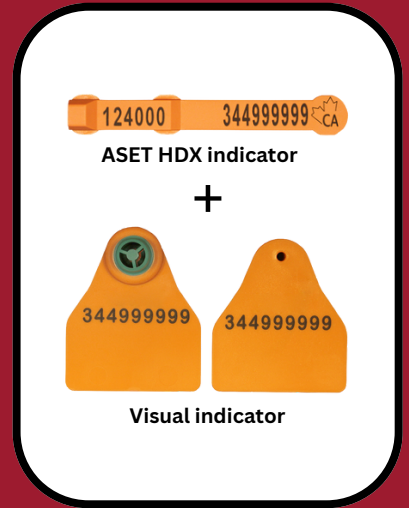

NEW PRODUCT

Shearwell ASET HDX Indicator + Visual Set for Goats

Shearwell Goat ASET HDX Indicator + Visual Set

Pre-approved in preparation for new regulations, the Shearwell Goat ASET HDX Indicator + Visual Set is the latest goat traceability indicator option from Canadian Cattle Identification Agency (CCIA).

Matched sets help producers manage risk while also supporting herd management with the addition of a visual indicator. The visual indicator's purpose is to provide a record of the CCIA ID if the pre-approved ASET HDX indicator is lost. The visual indicator alone is NOT an approved animal indicator.

The ASET HDX indicator is applied with its Shearwell Goat ASET Indicator Applicator (SH0010574) and the visual indicator is applied using the new Shearwell Goat Visual Indicator Applicator (SH0010000).

Indicators, applicators and replacement pin are now available to order direct from the CCIA Webstore.

Shearwell Goat ASET HDX Indicator + Visual Indicator Set
20 Pack
SKU: SH2010001
\$84.60

Shearwell Goat Visual Indicator Applicator
SKU: SH0010000
\$37.50