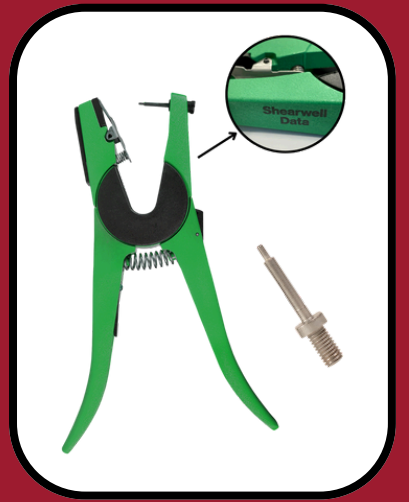

NEW PRODUCT

Shearwell ASET HDX Indicator + Visual Set for Goats

Shearwell Goat ASET HDX Indicator + Visual Set

Pre-approved in preparation for new regulations, the Shearwell Goat ASET HDX Indicator + Visual Set is the latest goat traceability indicator option from Canadian Cattle Identification Agency (CCIA).

Matched sets help producers manage risk while also supporting herd management with the addition of a visual indicator. The visual indicator's purpose is to provide a record of the CCIA ID if the pre-approved ASET HDX indicator is lost. The visual indicator alone is NOT an approved animal indicator.

The ASET HDX indicator is applied with its Shearwell Goat ASET Indicator Applicator (SH0010574) and the visual indicator is applied using the new Shearwell Goat Visual Indicator Applicator (SH0010000).

Indicators, applicators and replacement pin are now available to order direct from the CCIA Webstore.

Shearwell Goat ASET HDX Indicator + Visual Indicator Set
20 Pack
SKU: SH2010001
\$84.60

Shearwell Goat Visual Indicator Applicator
SKU: SH0010000
\$37.50